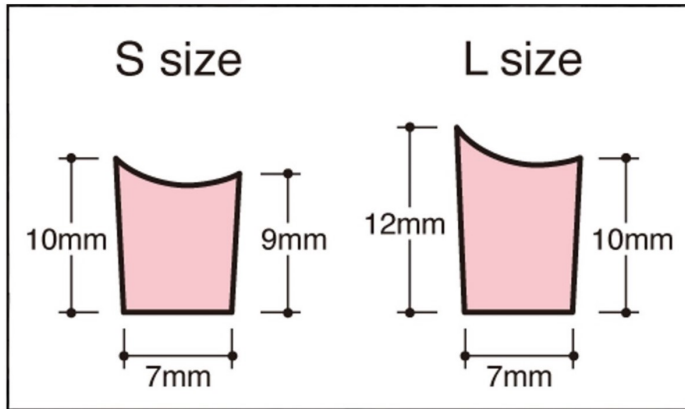

## BITE RIM STICKS MAIN FEATURES

- Large and Small
- 2 Sizes to Better Fit the Alveola Ridge
- One Stick Sufficient for 2 Full Dentures

## BITE RIM STICKS TECHNICAL FEATURES

SIZE	S (Short) and L (Long)
LENGTH (CM)	25
COLOR	Pink
Ivory	110°C

Package information:  
Box of 50 Sticks

BITE RIM STICKS

www.ydp-usa.com  
www.yamahachidentalusa.com  
Phone: (877) 320-2909  
info@yamahachidentalusa.com