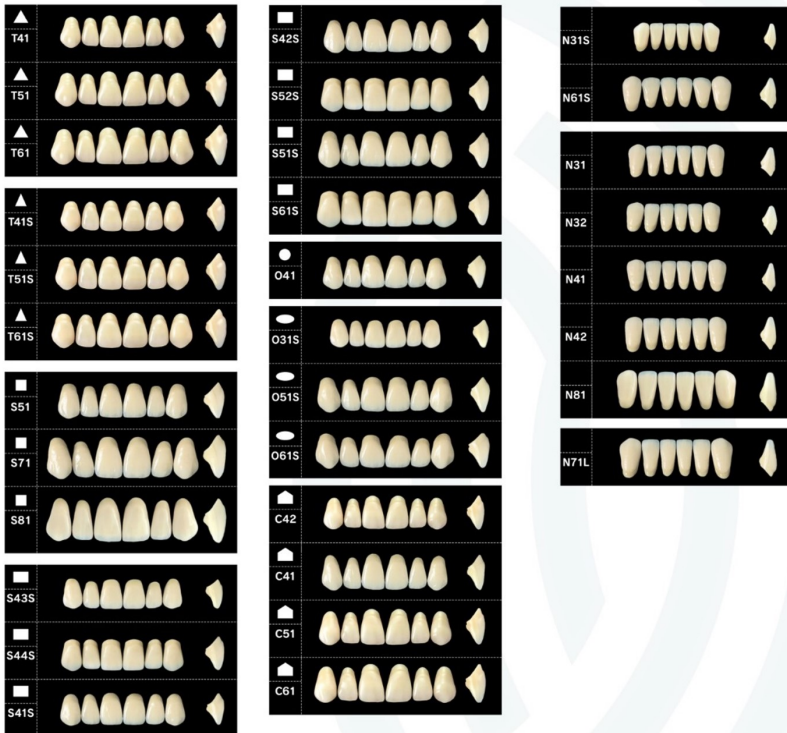

COMBINATION TABLE

ANTERIOR		POSTERIOR
UPPER	LOWER	
T41	N32	28
T51	N42	30
T61	N61S	34
T41S	N32	28
T51S	N42	30
T61S	N61S	34
S51	N42	30
S71	N71L	34
S81	N81	36
S43S	N41	28
S44S	N41	28
S41S	N32	28
S42S	N31	28
S52S	N42	30
S51S	N42	30
S61S	N61S	34
O41	N32	28
O31S	N31S	28
O51S	N61S	32
O61S	N61S	32
C41	N41	32
C42	N41	28
C51	N42	30
C61	N61S	34

Order Form Crown NS Anterior Teeth

<https://yamahachidentalusa.com/collections/crown-ns-anterior-teeth>

Package information: 1 Set of 6 Anterior Teeth
Shades: 12 Classic Shades

NB: Please note that 4 Shades and Bleach Shade are expected over 2023.

CROWN NS

www.ydp-usa.com
www.yamahachidentalusa.com
Phone: (877) 320-2909
info@yamahachidentalusa.com

yamahachi
Dental Products USA

CROWN NS is a Brand distributed by Yamahachi Dental Products USA Inc.